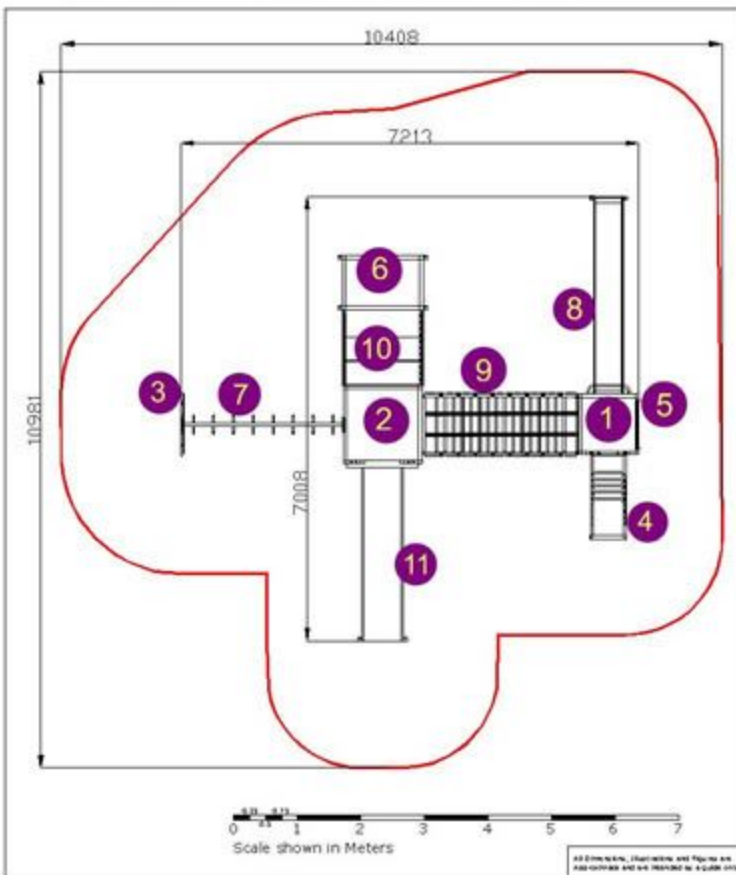

2 Tower Senior Multi-Play Unit

Legend key

Minimum Safety Surface Area

Product Specification

Age Range in Years	6+
Safety Surface Area in Msq (SSA)	83.43
Approx Weight in Kg	560
Falling Space in Msq	83.43
Equipment Min Space LxW in M	7.2x7.0
Min Safety Surface Space LxW in M	10.98x10.4
Max Freefall Height in Metres	2.25
Concrete Volume in Cubic M for depth of 150mm under Min SSA	12.51

Activities

- 1 1 No. Standard Tower
- 2 1 No. Wide Tower
- 3 A Frame
- 4 Curved Climber
- 5 Graphic Panel
- 6 Mounting Platform
- 7 Ring Trapeze
- 8 Stainless S Slide
- 9 V-Rope Bridge
- 10 Wide Access Steps
- 11 Wide Stainless S Slide