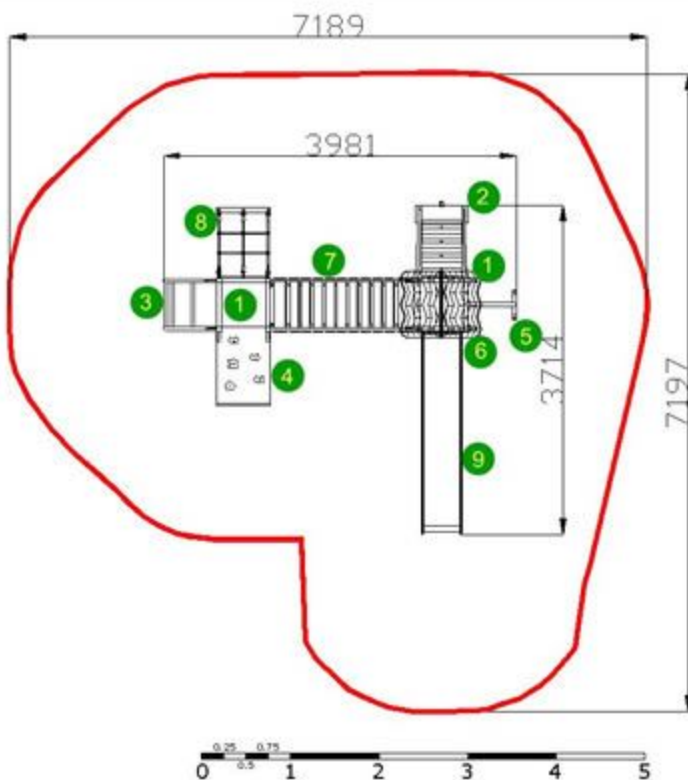

2 Tower Toddler Multi-Play Unit

Scale shown in Meters

Legend key

Minimum Safety Surface Area

Product Specification

Age Range in Years	3-6
Safety Surface Area in Msq (SSA)	37.96
Approx Weight in Kg	565
Falling Space in Msq	37.96
Equipment Min Space LxW in M	3.98x3.71
Min Safety Surface Space LxW in M	7.19x7.18
Max Freefall Height in Metres	0.8
Concrete Volume in Cubic M for depth of 150mm under Min SSA	5.7

Activities

- 1 2 No. Towers
- 2 Access Steps
- 3 Arch Climber
- 4 Climbing Ramp
- 5 Firemans Pole
- 6 Roof
- 7 Rope Suspension Bridge
- 8 Scramble Net
- 9 Stainless Steel Slide

CAVANAGH
(ESTD 1980)

Quality Street Furniture and Playground Equipment

Ballingary, Roscrea, Co. Tipperary, Ireland. Tel: 067 21131 • Fax: 067 33256
Email: info@cavanaghplaygrounds.com • Web: www.cavanaghplaygrounds.com

EN 1176